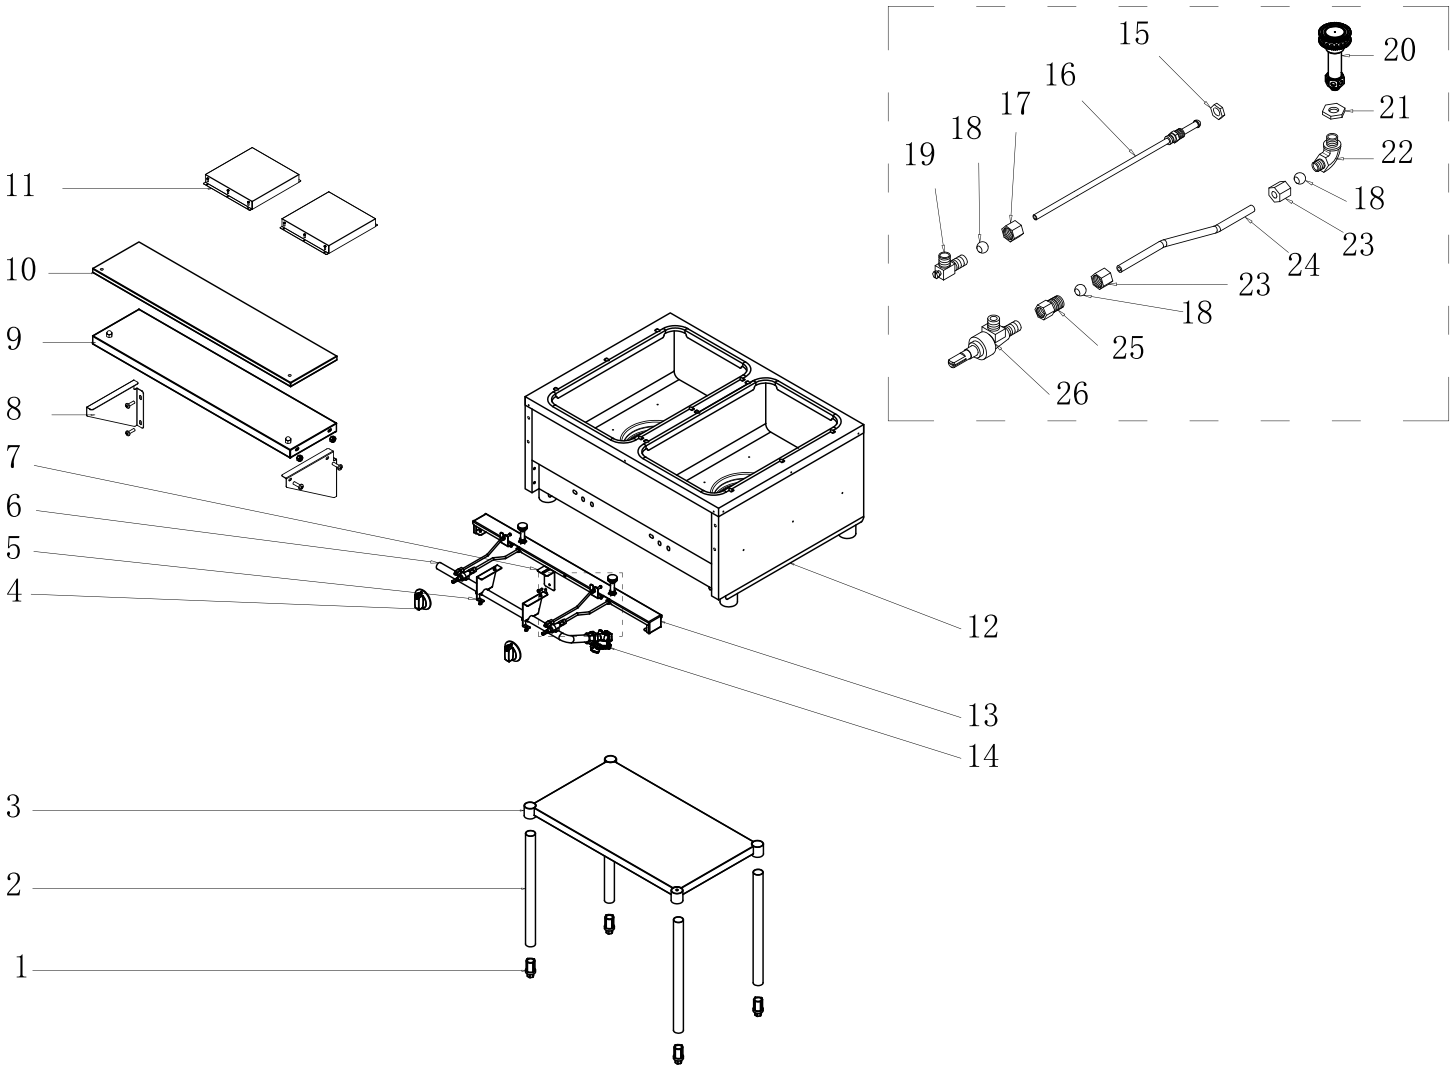

Parts Breakdown

Model FW-CN-0002-NG 47342

Parts Breakdown

Model FW-CN-0002-NG 47342

Item No.	Description	Position	Item No.	Description	Position	Item No.	Description	Position
AI675	Feet for 47342	1	AI684	Poly Cutting Board for 47342	10	AI693	Elbow Pipe for 47342	19
AI676	Leg Pipe for 47342	2	AI685	Cover for 47342	11	AI694	Jet Burner for 47342	20
AI677	Under Shelf for 47342	3	AI686	Body for 47342	12	AI695	Lock Nut for 47342	21
AI678	Knob for 47342	4	AI687	Long Support Frame for 47342	13	AI696	Elbow Pipe for 47342	22
AI679	Support Frame for 47342	5	AI688	Regulator for 47342	14	AI697	Lock Nut for 47342	23
AI680	Gas Pipe for 47342	6	AI689	Lock Nut for 47342	15	AI698	Burner Gas Pipe for 47342	24
AI681	Support Frame for 47342	7	AI690	Pilot Burner for 47342	16	AI699	Lock Nut for 47342	25
AI682	Bracket for 47342	8	AI691	Lock Nut for 47342	17	AI700	Gas Valve for 47342	26
AI683	Shelf for Cutting Board for 47342	9	AI692	Circle Hoop for 47342	18			